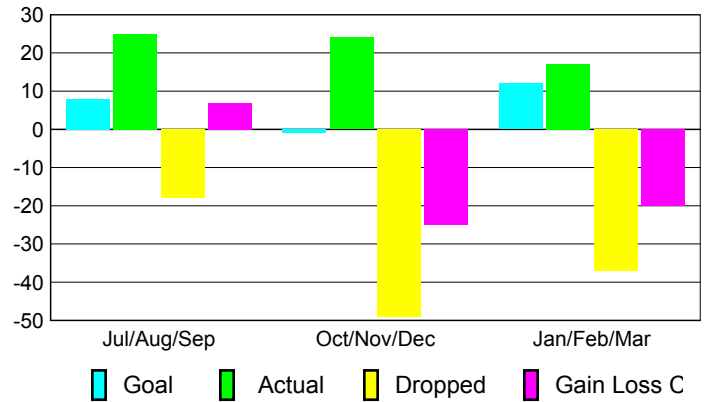

Membership Results 2008-2009

Goal, New, Dropped, Gain/Loss