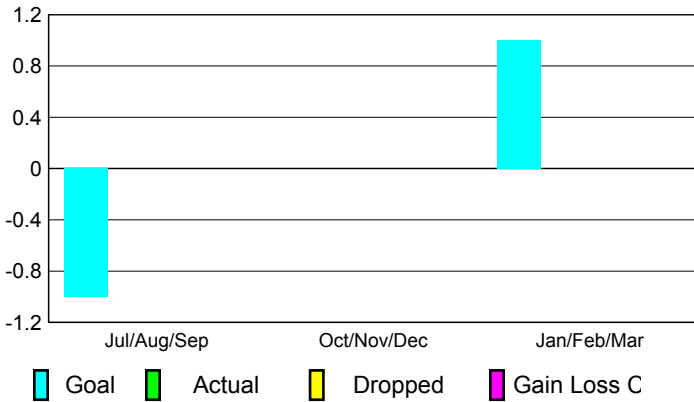

2008-2009 GMT Quarterly Report for District (or Undistricted) **District 105 E**

GMT: **HOWARD PATRICK LEE**

Location: **ENGLAND**

GMT CA: **4**

CLUBS

Club Results 2008-2009

Clubs 2007-2008

Month	New Club Goal	Actual New Clubs	Actual Dropped Clubs	Gain/Loss of Clubs	Gain/Loss of Clubs
Jul/Aug/Sep	-1	0	0	0	0
Oct/Nov/Dec	0	0	0	0	0
Jan/Feb/Mar	1	0	0	0	0
Totals	0	0	0	0	0

Club Results 2008-2009

Goal, New, Dropped, Gain/Loss

Comparison of Club Gain/Loss

Current Year Compared to the Previous Year

YTD Status Quo Clubs 2008-2009

Status Quo Clubs Compared to Status Quo Members

MEMBERSHIP

Membership Results 2008-2009

Membership 2007-2008

Month	Net Memb Goal	Actual New Memb	Actual Dropped Memb	Gain/Loss of Memb	Gain/Loss of Memb
Jul/Aug/Sep	8	25	-18	7	-2
Oct/Nov/Dec	-1	24	-49	-25	-25
Jan/Feb/Mar	12	17	-37	-20	0
Totals	19	66	-104	-38	-27