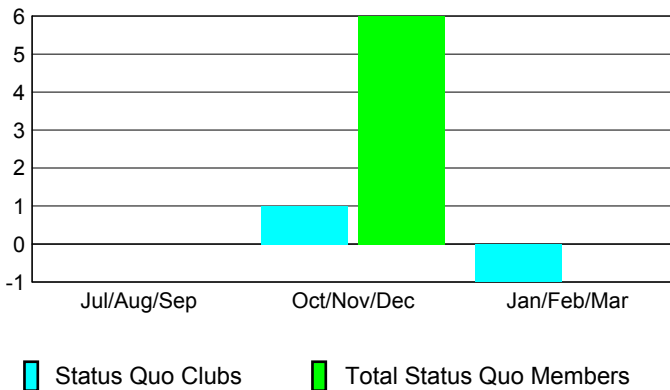

Club Results 2008-2009

Goal, New, Dropped, Gain/Loss

Comparison of Club Gain/Loss

Current Year Compared to the Previous Year

YTD Status Quo Clubs 2008-2009

Status Quo Clubs Compared to Status Quo Members

MEMBERSHIP

Membership Results 2008-2009

Membership 2007-2008

Month	Net Memb Goal	Actual New Memb	Actual Dropped Memb	Gain/Loss of Memb	Gain/Loss of Memb
Jul/Aug/Sep	8	25	-18	7	-2
Oct/Nov/Dec	-1	24	-49	-25	-25
Jan/Feb/Mar	12	17	-37	-20	0
Totals	19	66	-104	-38	-27