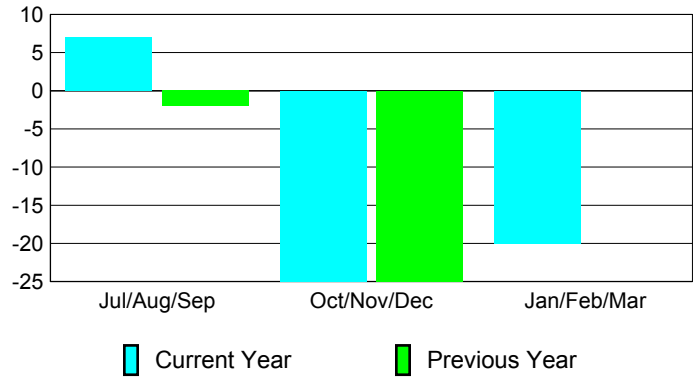

Membership Results 2008-2009

Membership 2007-2008

Month	Net Memb Goal	Actual New Memb	Actual Dropped Memb	Gain/Loss of Memb	Gain/Loss of Memb
Jul/Aug/Sep	8	25	-18	7	-2
Oct/Nov/Dec	-1	24	-49	-25	-25
Jan/Feb/Mar	12	17	-37	-20	0
Totals	19	66	-104	-38	-27

Membership Results 2008-2009

Goal, New, Dropped, Gain/Loss

Comparison of Membership Gain/Loss

Current Year Compared to the Previous Year

Gender Comparison 2008-2009